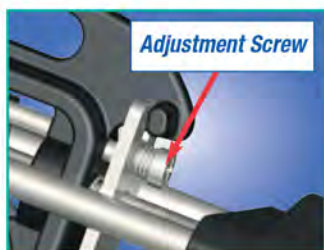

# Albion Offers Manual, Air and Cordless Options for 10:1 Mix Ratio Adhesives

**Quality construction assures comfortable dispensing and proper mixing**

Compare the features of the B26T200X10, B26T400X10, B26T825, B26C380X10, and B18T330I with any other gun:

● **26:1 thrust ratio**— Makes dispensing the thickest

Adjustment Screw

material easier.

● **Longer dispensing tool life**— Albion's adjustment screw technology means increased life of the gun—as the tool wears you can adjust the screw to eliminate wasted motion.

10:1 cartridge

Double Gripping Plates

● **Increased durability**— Albion's legendary double gripping plates and steel trigger means increased durability; if it's dropped it won't break.

● **Increased efficiency**— Albion's improved pump efficiency means you get the job done quicker. Designed so that it takes fewer pumps to empty a cartridge, you get more efficient use of hand motion.