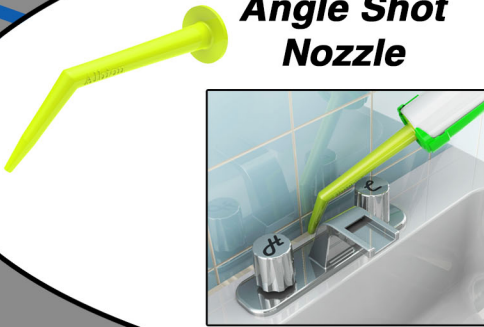

R5
5:1 POWER
Basic Ratchet

R6B *Quart model- R6QB*
6:1 POWER
Full Featured Ratchet

B1
7:1 POWER
Compact

H10XD
10:1 POWER

H10 *No drip model - H10D
Quart model - H10Q*
10:1 POWER

B12 *Quart model- B12Q*
12:1 POWER

B26 *Quart model- B26Q*
26:1 POWER

Accessories

935-1
Angle Shot
Nozzle

958-G01
Caulk Spatulas
7 Piece Kit

640-5
Backer Rod
Insertion Tool

B12S20
12:1 POWER

935-4
B12S20 Angle
Shot Nozzle

935-3
B12B20 Angle
Shot Nozzle