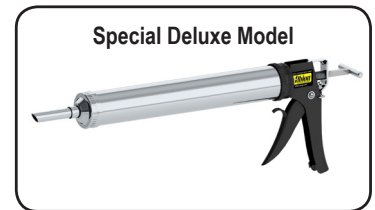

✓ Accessories

B8S20 20OZ SAUSAGE GUN

Special Deluxe Model

B12S20 (12:1 Drive)

MARKET LEADER

- 8:1 Drive High Output/Low Thrust for Low Viscosity / Thin Materials.
- Get the same output per pump as our Special Deluxe Tool, but on a B-Line platform.
- Same great features as the Market Leader, our B12S20.

600 SERIES MULTI-COMPONENT GUNS - 300x300ml (1:1) Cartridges

B12T600 (12:1 Drive)

B18T600 (18:1 Drive)

B26T600 (26:1 Drive)

- High Output / Low Thrust.
- For low viscosity, thin materials.

- For inbetween materials.