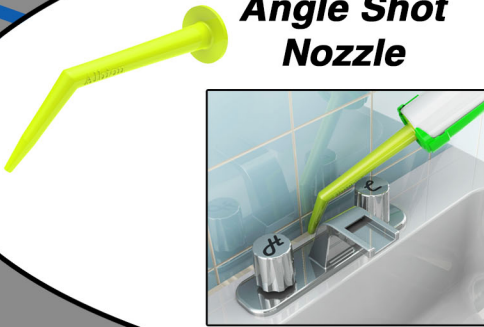

**B12** *Quart model- B12Q*  
12:1 POWER

**B26** *Quart model- B26Q*  
26:1 POWER

## Accessories

**935-1**  
Angle Shot  
Nozzle

**958-G01**  
Caulk Spatulas  
7 Piece Kit

**640-5**  
Backer Rod  
Insertion Tool

**B12S20**  
12:1 POWER

**935-4**  
B12S20 Angle  
Shot Nozzle

**935-3**  
B12B20 Angle  
Shot Nozzle