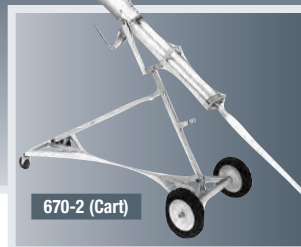

Variations

670-2 (Cart)

Tools can still be built upon request. Repair parts are available.