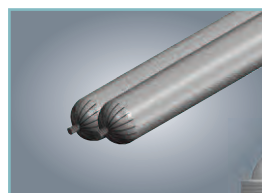

Unique characteristics of the 20oz/20oz Sausage

- Designed to reduce waste
- Fixed 1:1 material ratio
- Fits a 2 inch diameter barrel
- Requires Static Mixer

final sausage shape after use