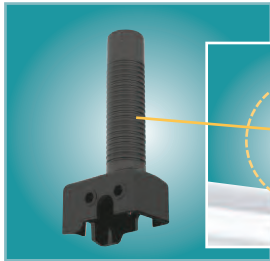

## Replacement Parts

**873-22 Sausage Piston Kit**  
Includes piston cup, steel backing washer, and two nuts

**873-6 Sausage Piston Cup**  
Available individually

**957-3 Handle Assembly**  
Quick and easy assembly to air gun. Includes adjustable regulator with two unions and hardware for assembly. Regulator has line pressure fitting which is ideal for use with spray applications.

**957-4 Upper Handle**  
Allows easy two-handed operation

**645-G05 Manifold**  
Machined from a single block of aluminum, this manifold provides the optimum flow of material—and is easy to clean. Includes two replaceable viton o-rings (192-6)