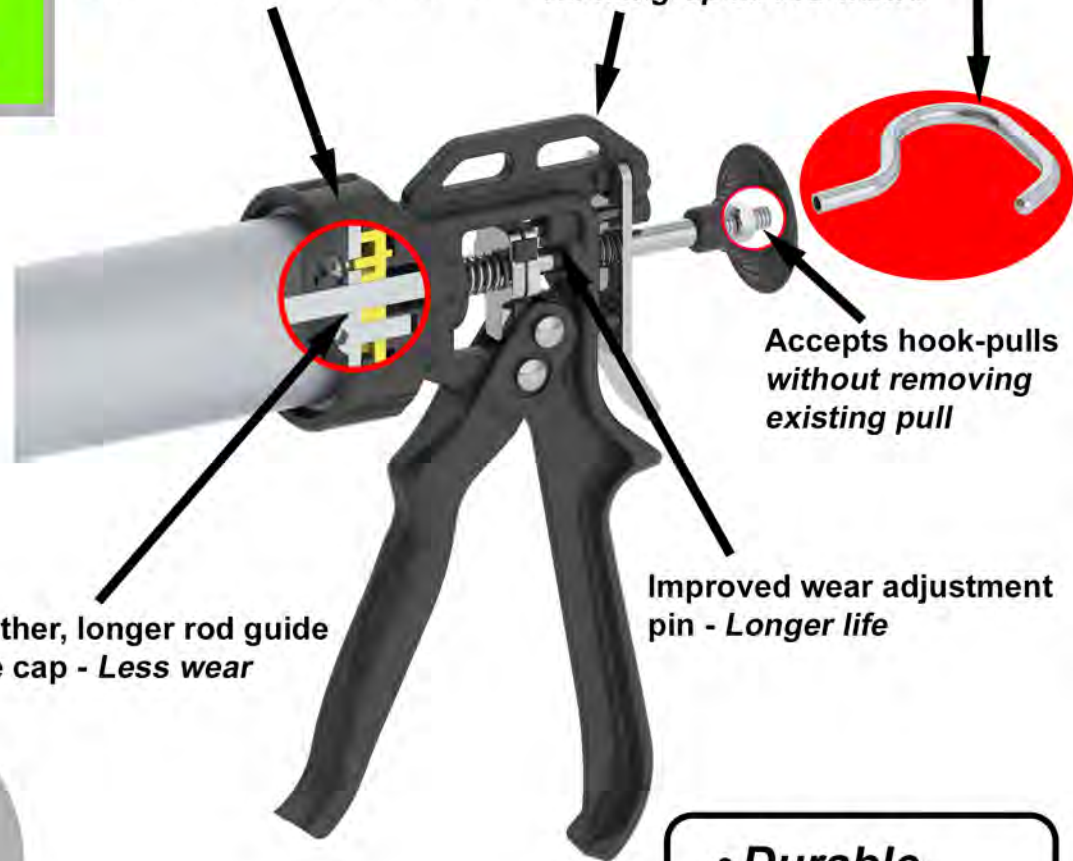

## Improved B12-Drive Sausage Guns

Barrel swivel is smoother, more consistent

- Barrel won't come loose when swiveling / twisting
- No proprietary wrench needed to tighten
- Better rod support
- Less friction and rod wear

Stronger backcap to handle connection for smoother swiveling - *An improvement over the industry standard*

Improved recoil control - *No hang-up as rod wears*

Steel hook pull now included at no extra charge!

Smoother, longer rod guide inside cap - *Less wear*

Accepts hook-pulls without removing existing pull

Improved wear adjustment pin - *Longer life*

The **B-Line**

- Durable
- Efficient
- Dependable