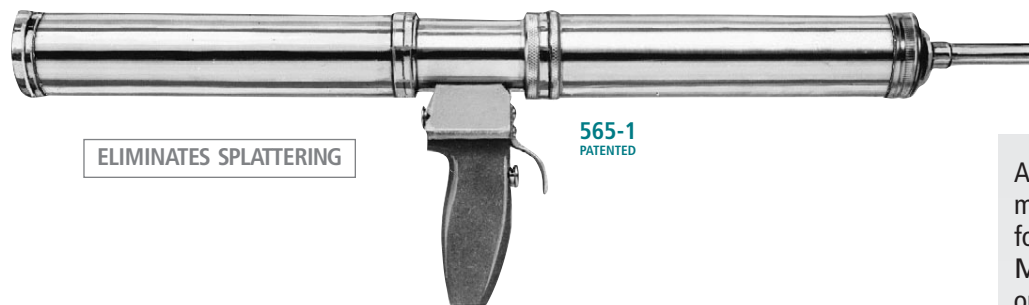

Air-Powered Isolated Air Cylinder Models

Catalog 261C

BULK or SAUSAGE-PACK AND BULK CONVERTIBLE TO CARTRIDGE

Double-Action Air Drive PATENTED

ELIMINATES SPLATTERING

565-1
PATENTED

MODEL	LOAD TYPE	AIR CYL	CAPACITY	CHAMBER	WT(lb)
624-1*	BULK ONLY.	2"D	1 quart	2"D x 18"L	6
565-1*	BULK convertible to 1/10 gallon cartridge.	2"D	1 pint	2"D x 10"L	5
746-1**	SAUSAGE-PACK ONLY. Holds 10 or 20 oz sausage-pack.	2"D	20 oz	2"D x 14"L	5.5

* supplied with 32-55 nozzle.
 ** supplied with three 235-3 plastic cones.
 Air pressure regulators can be supplied as an extra.
 All models accept 1/8" NPT male air-line fittings.

Albion's patented Double-Action models provide air-powered forward and reverse for **MAXIMUM EASE** of operation.

FEATURES:

- ✓ Air-Powered load and discharge for any bulk material.
- ✓ Isolated air chamber prevents leakage into materials
- ✓ Corrosion resistant aluminum air cylinder and stainless steel rods for smooth operation
- ✓ Internal air lines prevent snags
- ✓ Pressure relief valve
- ✓ Petcock for draining condensation
- ✓ Trigger guard

BACKED BY
ALBION'S WARRANTY
AND COMMITMENT TO
PROFESSIONAL QUALITY TOOLS

MULTI-COMPONENT MODELS

Designed to hold side-by-side multi-component systems. Series 530 and Series 585 provide full-cartridge support to prevent "wishboning".