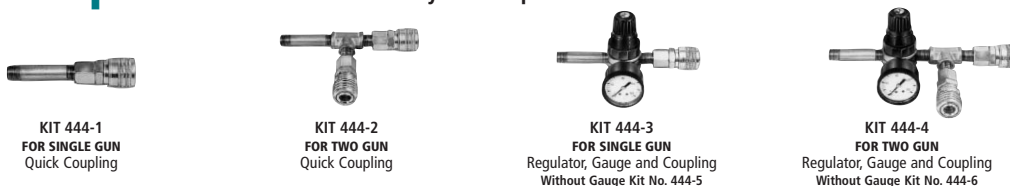

Air pressure regulators can be supplied as an extra. All models accept ¼" NPT male air-line fittings.

Lower in Cost than Double-Action Models

AIR-POWER ACCESSORIES

Compressor Kits Connect your compressor with ¼" NPT thread.