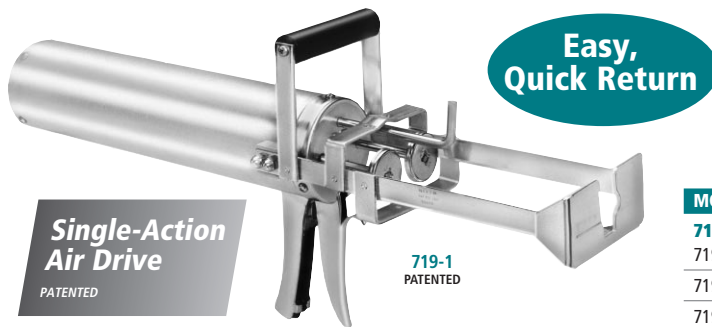

Model 635-2 will also pump Sausage-Pack material.

MODEL	AIR CYL	RATIO	LOAD TYPE	CAPACITY	WT(lb)
635-1	4¼"D	1:1	TWIN-SAUSAGE-PACK	26 oz/26 oz	32
635-2	4¼"D	1:1	TWIN-BULK	1 qt/1 qt	32

*Shown with optional 670-2 Collapsible Cart (see Albion Accessories Catalog), and static mixer (see Albion Cartridges Catalog).

SINGLE-ACTION

Designed to hold side-by-side multi-component systems. Series 719 provides full-cartridge support to prevent "wishboning".

FEATURES:

- ✓ Light weight, no external air lines
- ✓ An external rod marks the end of the pistons, providing easy retraction
- ✓ Isolated air chamber prevents leakage into materials
- ✓ The top-grip handle facilitates filling vertical holes and hard to reach areas
- ✓ Trigger guard