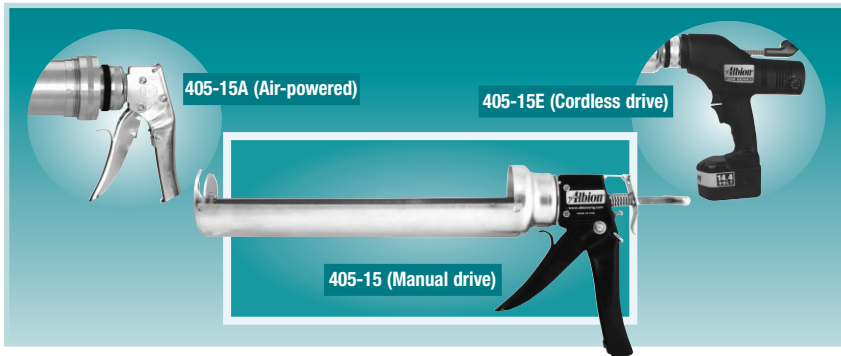

28oz CARTRIDGE GUN (1 Quart)

28oz CORE CARTRIDGE GUNS

The Professional's Preferred Choice

Model	Description	Force	Pressure
-------	-------------	-------	----------

CORE CARTRIDGE TOOLS

Albion guns that are commonly used by the serious professional for multiple applications.

✓ 405-15	Manual Special Deluxe Gun. <i>Our most popular model</i>	375 lb _f	70 psi
	<ul style="list-style-type: none"> • durability—steel carriage means added strength. • easy applications—carriage swivels. • square rod—4 times the life of a standard round rod. 		
405-15A	Air-Powered Gun. (previously 365-2)		120 psi
	<ul style="list-style-type: none"> • full barrel containment—improved air seal and safety. • optional regulator—better flow control. • an air gun is only as good as the cartridge— for improved reliability Albion recommends a cordless tool. <i>(Air accessories available, see Accessories sheet)</i>		
405-15E	Cordless Gun. *** (battery powered)	625 lb _f	120 psi
	<ul style="list-style-type: none"> • fast—40 seconds to dispense entire load at full speed. • power—double the force of a standard manual drive. • flow control—auto reverse when trigger released. • ergonomic design—reduces wrist strain. • dispensing control—adjustable trigger speed. • duration—over 60 latex cartridges on one charge. • includes—(1) 14.4 volt battery and (1) charger. • fully assembled—ready to go right out of the box. 		