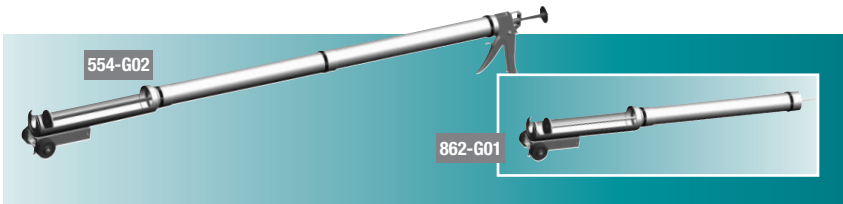

Extension Guns:

704-G11 Special Deluxe Ext. Gun	375 lb_f 70 psi	862-G01 Extension Gun Kit	
554-G02 Deluxe Ext. Gun	375 lb_f 70 psi	(Kit must operate with a DL-59-T13 [Manual]; DL-59-T13A [Air]; or DL-59-T13E [Cordless] tool)	
702-G01 Air Ext. Gun	→ 70 psi