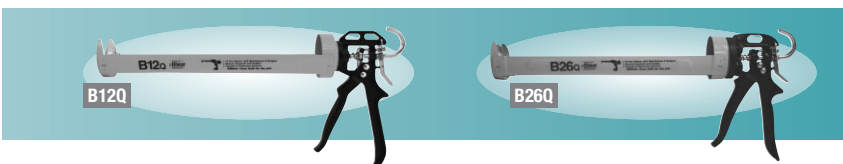

The B-Line Cartridge Guns are USA engineered with the savings of an import.

B12Q 12:1 Manual Gun (Standard ratio)	375 lb_f 70 psi	B26Q 26:1 Manual Gun (High Power ratio)	900 lb_f 170 psi

(very popular with Urethane & cold weather applications)

Commodity Line— Price sensitive tools that Albion imports on your behalf. Albion provides a higher level of consistent quality over other commodity tool suppliers.