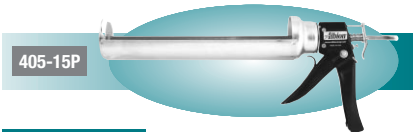

Variations Tools built for unique applications:

- Metal Carriage •Force Options •Full Barrel •B-Line •Hex Rod •Ratchet Rod •Extension Guns

Full Barrel: Designed to provide cartridge users the ability to use Albion's many metal nozzles for special applications.

Cove Base Nozzle

770-17 Manual Special Deluxe Gun	375 lb _f 70 psi
770-17A Air Gun	→ 120 psi
770-17E Cordless Gun	625 lb _f 120 psi

Standard Nozzle

770-18 Manual Special Deluxe Gun	375 lb _f 70 psi
770-18A Air Gun	→ 120 psi
770-18E Cordless Gun	625 lb _f 120 psi