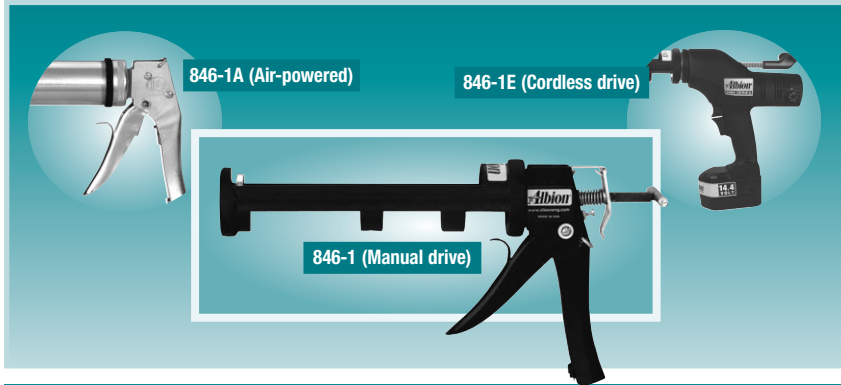

10oz CARTRIDGE GUN (1/10 Gallon)

10oz CORE CARTRIDGE GUNS

The Professional's Preferred Choice

Model	Description	Force	Pressure
-------	-------------	-------	----------

CORE CARTRIDGE TOOLS

Albion guns that are commonly used by the serious professional for multiple applications.

✓ 846-1	Manual Special Deluxe Gun. <i>Our most popular model!</i>	375 lb _f	120 psi
	<ul style="list-style-type: none"> durability— composite carriage means added strength. easy applications— carriage swivels. square rod— 4 times the life of a standard round rod. 		
846-1A	Air-Powered Gun. (previously 360-1)	→	120 psi
	<ul style="list-style-type: none"> full barrel containment— improved air seal and safety. optional regulator— better flow control. an air gun is only as good as the cartridge— for improved reliability Albion recommends a cordless tool. (Air accessories available, see Accessories sheet) 		
846-1E	Cordless Gun. *** (battery powered)	625 lb _f	200 psi
	<ul style="list-style-type: none"> fast— 30 seconds to dispense entire load at full speed. power— double the force of a standard manual drive. flow control— auto reverse when trigger released. ergonomic design— reduces wrist strain. dispensing control— adjustable trigger speed. duration— over 185 latex cartridges on one charge. includes— (1) 14.4 volt battery and (1) charger. fully assembled— ready to go right out of the box. 		